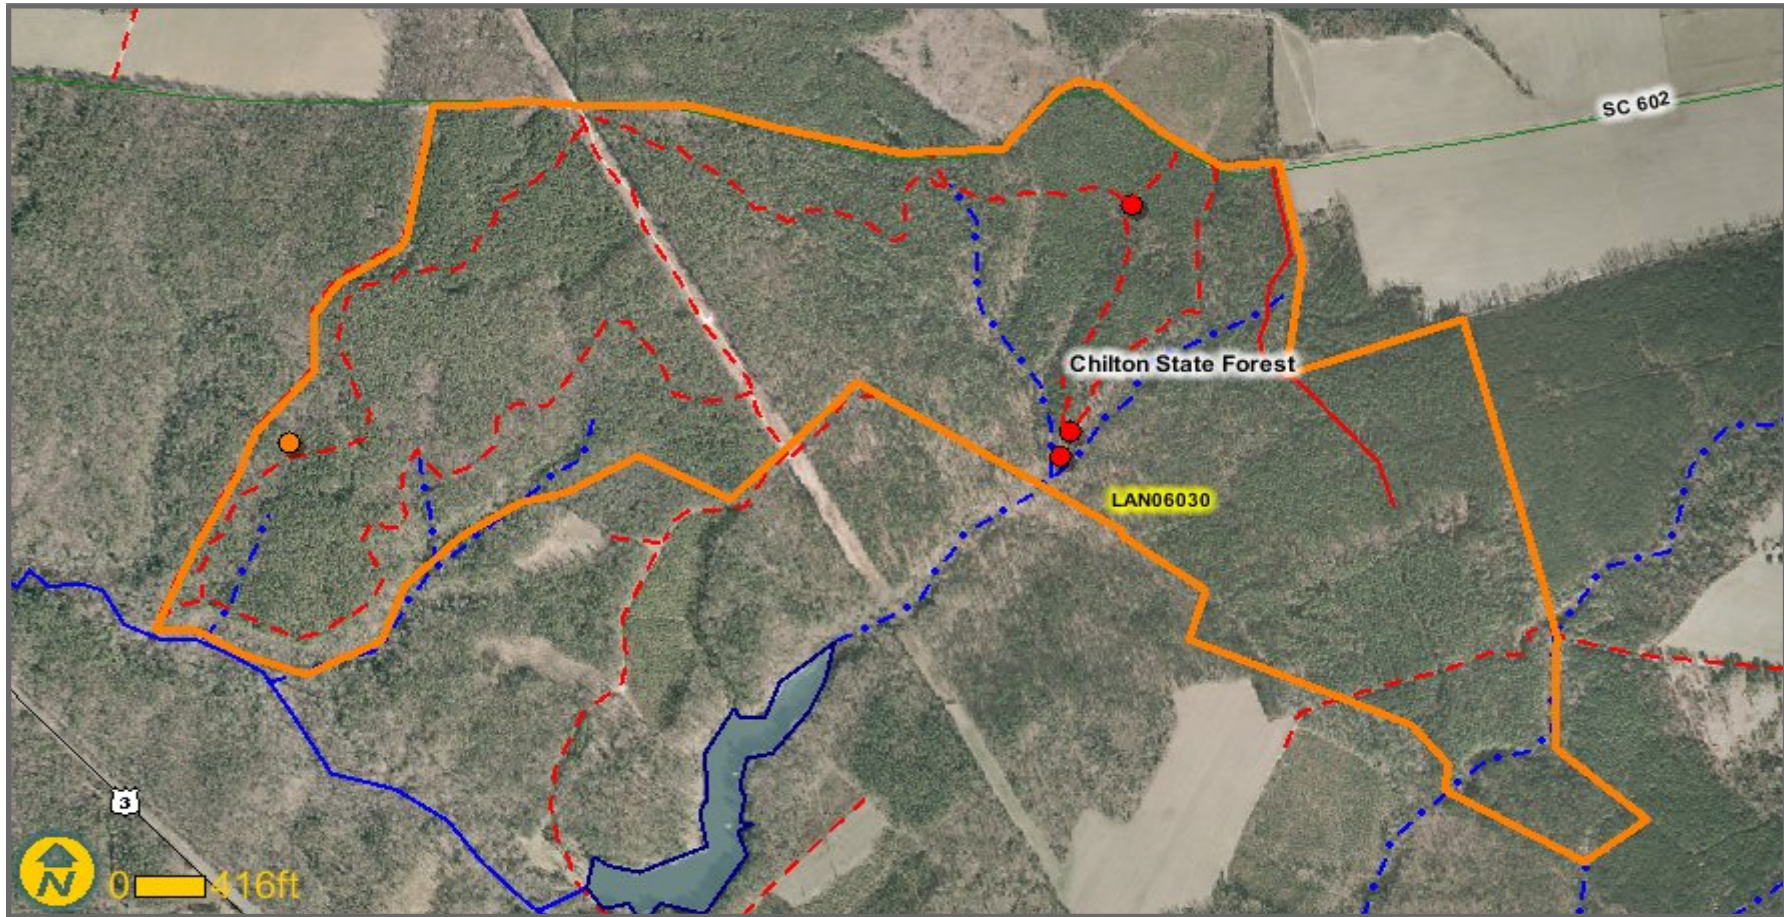

Chilton Woods State Forest

Trails

- Dashed Red Line - Existing Trail
- Solid Red Line - Proposed State Forest Road
- Dashed Blue Line - Intermittent Stream
- Solid Blue Line - Perennial Stream
- Red Dot - Orchid Locations
- Orange Dot - Picture Tree

Map By: Michael C. Aherron

Report Date: Monday, March 22, 2010